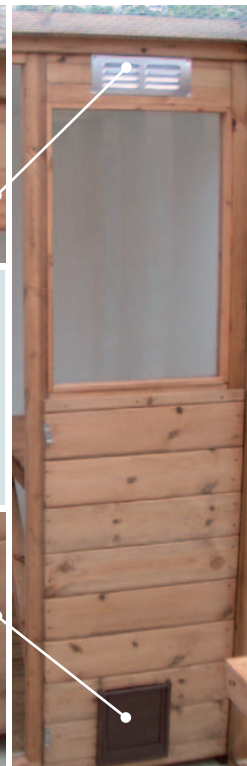

OPTIONAL EXTRAS

Available with extra ventilation, ideal for the family run

Also available with a UPVC cat flap to allow unassisted access