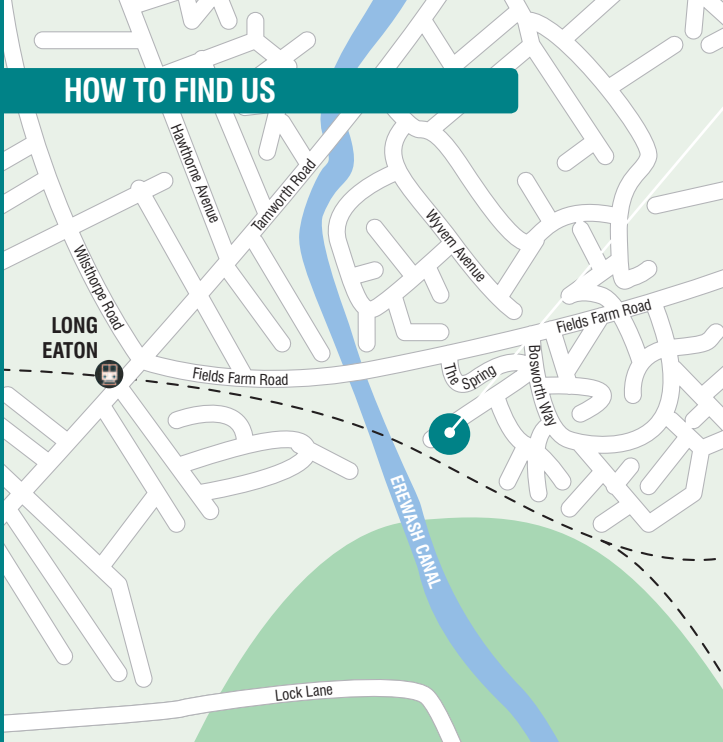

“ FANTASTIC CAT RUN, LOOKS GREAT. INSTALLED BY LOVELY PEOPLE TOO. RECOMMENDED! ”

T Derouen, Norfolk

Read more on our website - www.pads-n-paws.co.uk

HOW TO FIND US

ADDRESS

Sheetstores Industrial Estate
Upperlevel Unit 6
Long Eaton
Nottingham NG10 1AU