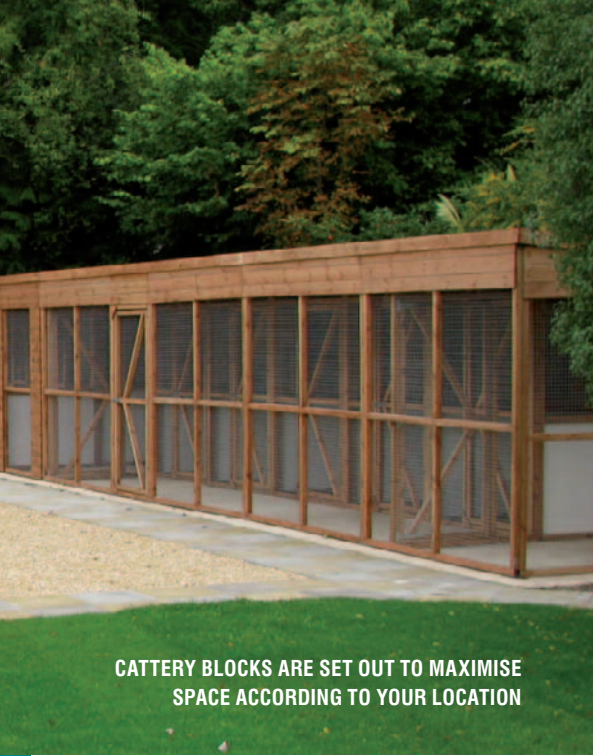

CATTERY BLOCKS ARE SET OUT TO MAXIMISE SPACE ACCORDING TO YOUR LOCATION

Feline Advice Bureau standards demand high quality materials

- 12mm tongued & grooved finished redwood
- 45 x 45mm redwood framing
- 16g 1"x1" wire mesh
- 3mm white polypropylene linings to all interior walls
- 45mm Kingspan insulation to all walls
- 20Kg mineral felt to roof
- UPVC cat flap
- Galvanised steel ironmongery